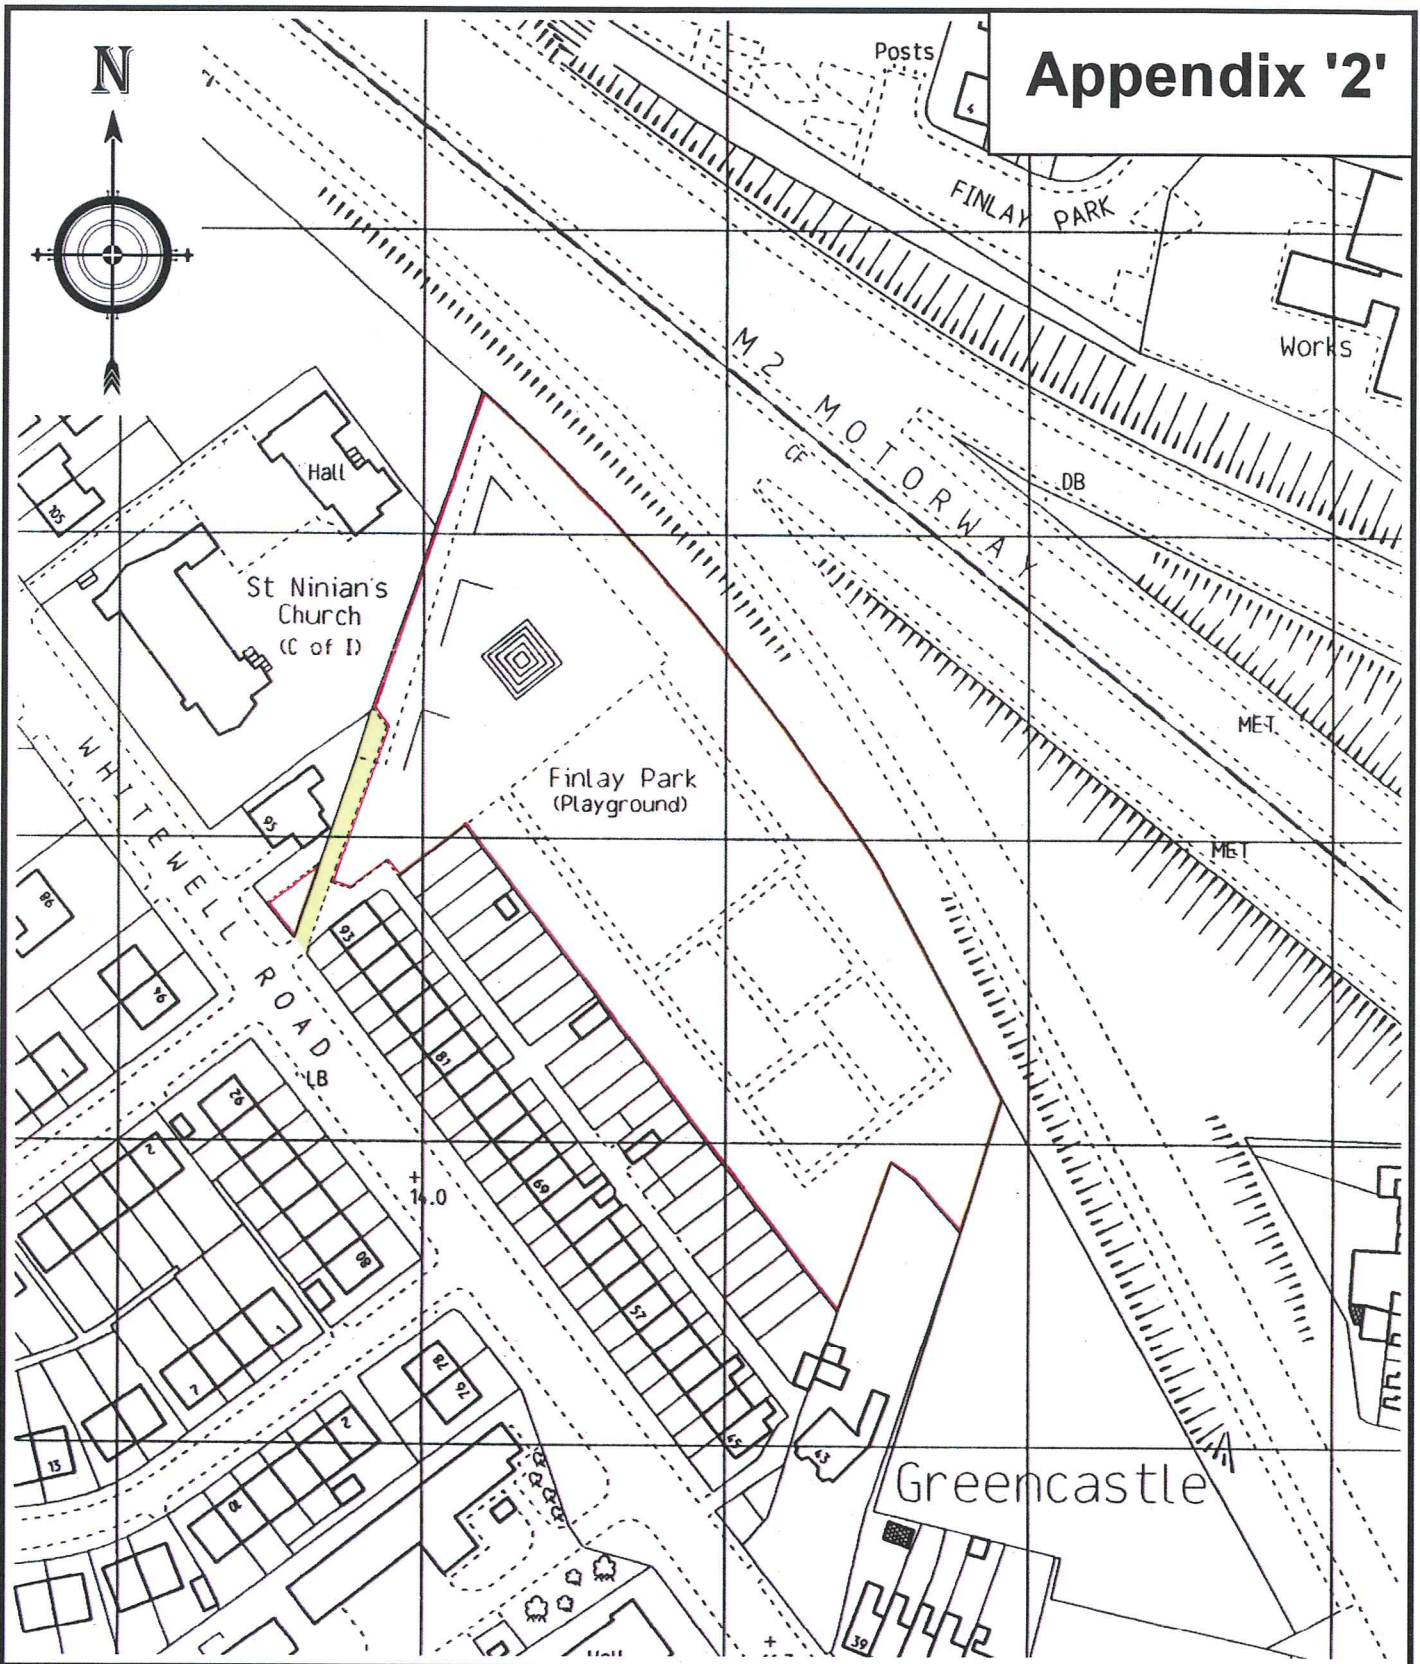

# Appendix '2'

## MAP REFERRED TO

BELFAST CITY COUNCIL to GREENCASTLE COMMUNITY ASSOCIATION

LAND AT WHITEWELL ROAD, BELFAST

SCALE 1:1250

AREA 1.75 ACRES